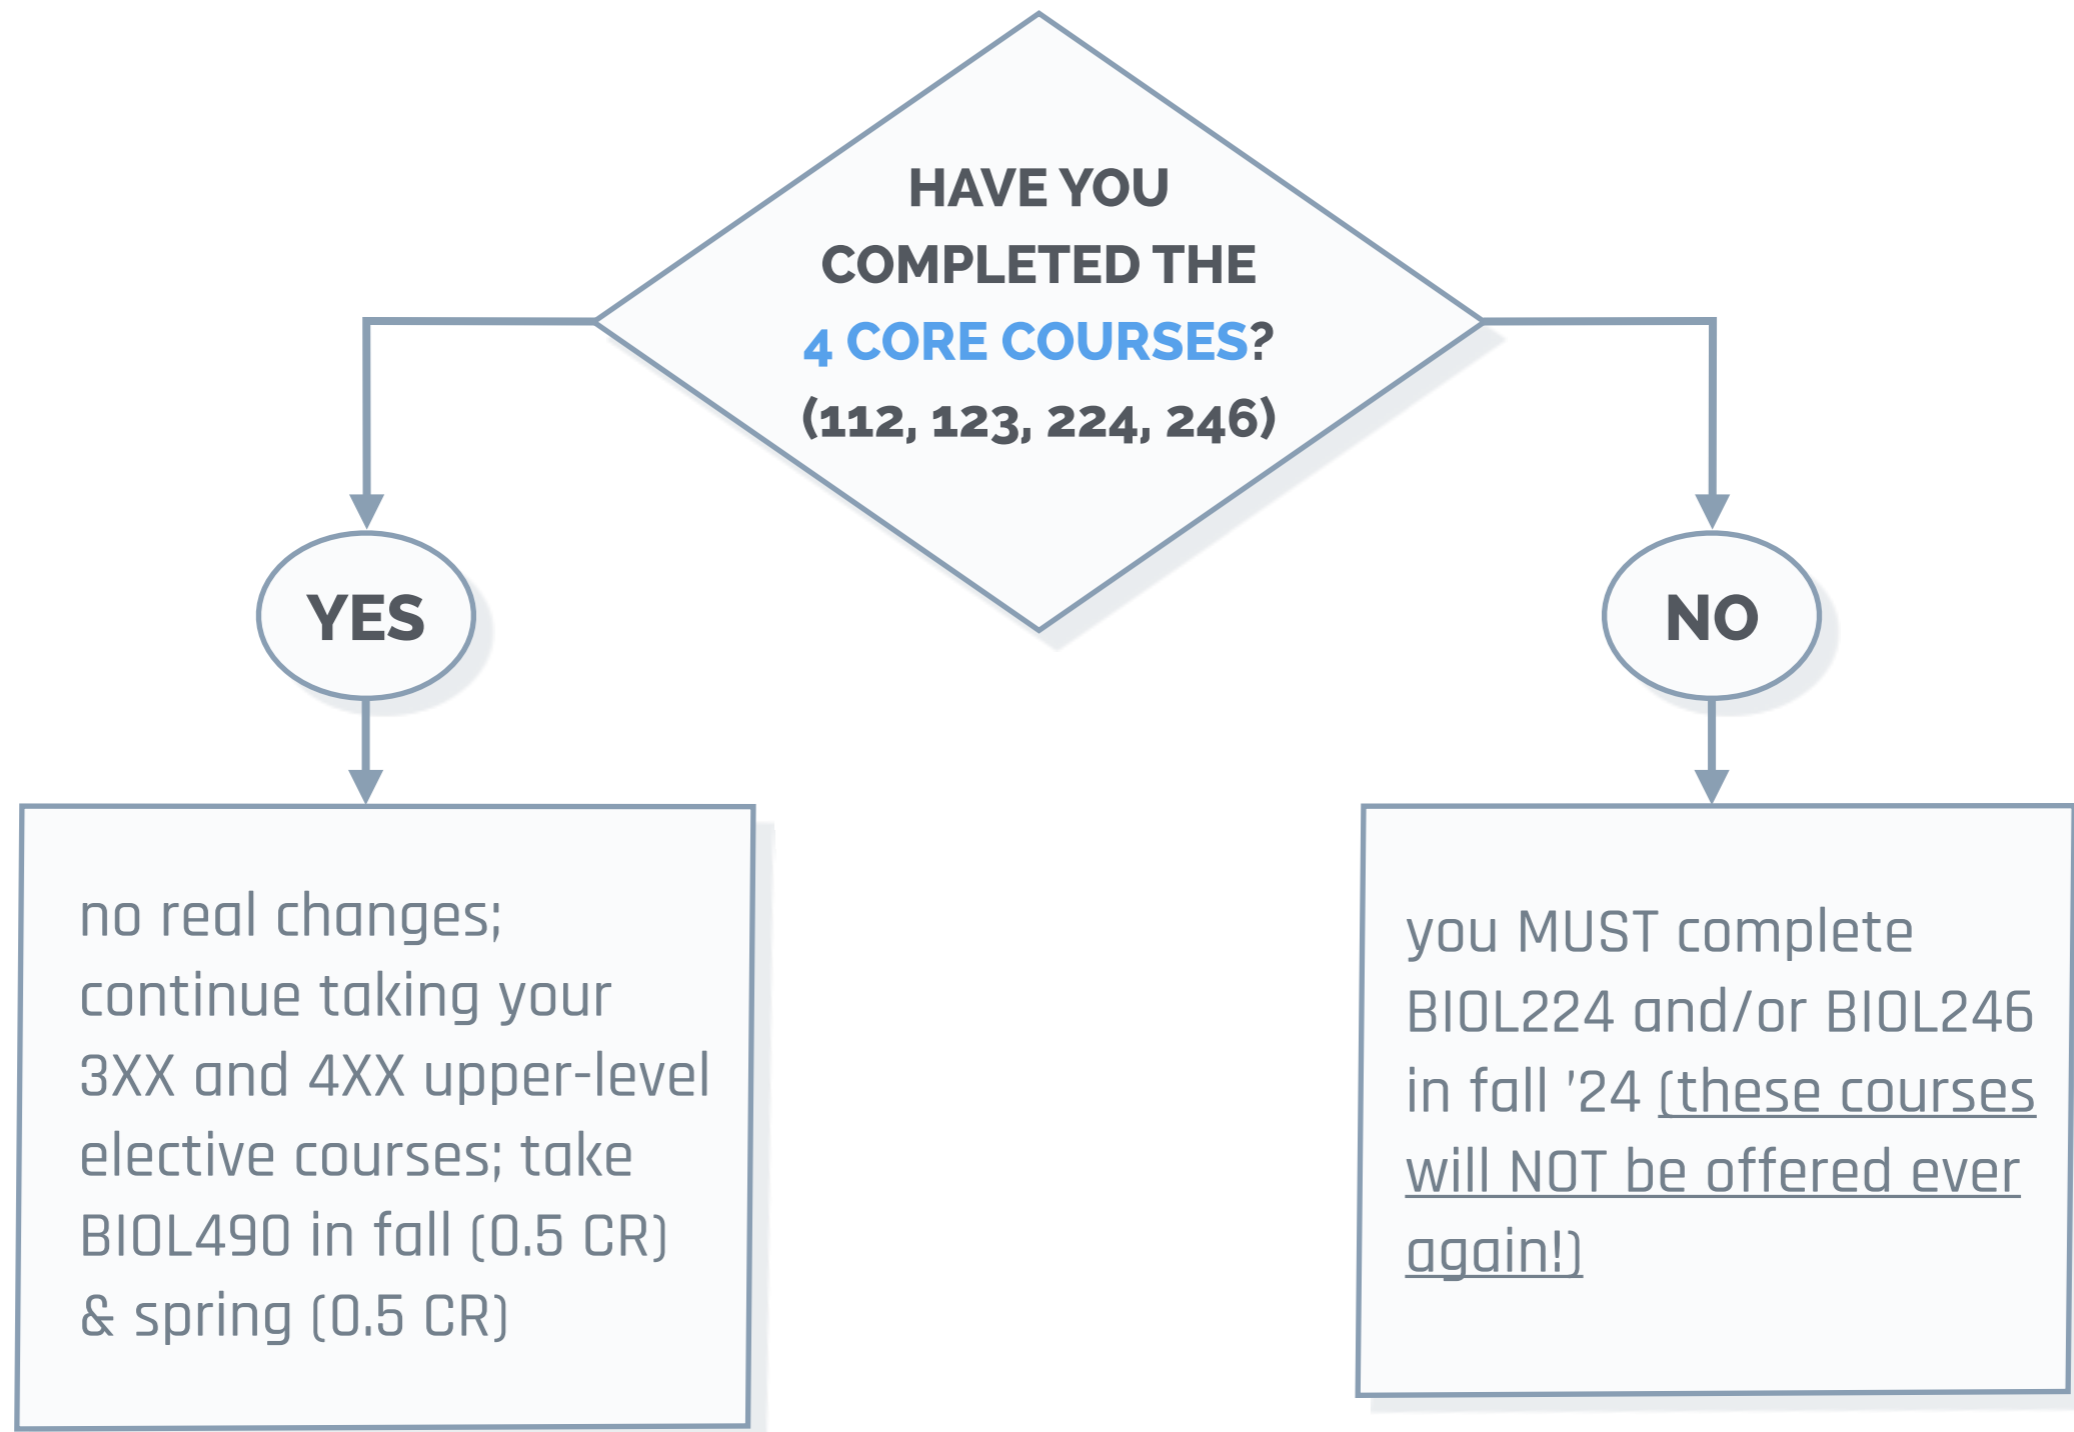

take BIOL224 in fall
(if abroad in fall, take
a BIOL2XX elective in
jr. spring)

GROUP 6

123, 224

take BIOL201 in jr. winter (will
substitute for BIOL112); take a
BIOL2XX elective in jr. spring
(if abroad during junior year,
come talk to us - we'll help)

Current sophomores - class of 2026 - will STAY
with their existing (old) catalog

Box 3

I am a junior, majoring in Biology.

Box 4

I am NOT doing a Biology major but need BIOL 246 (Cell & Molec)