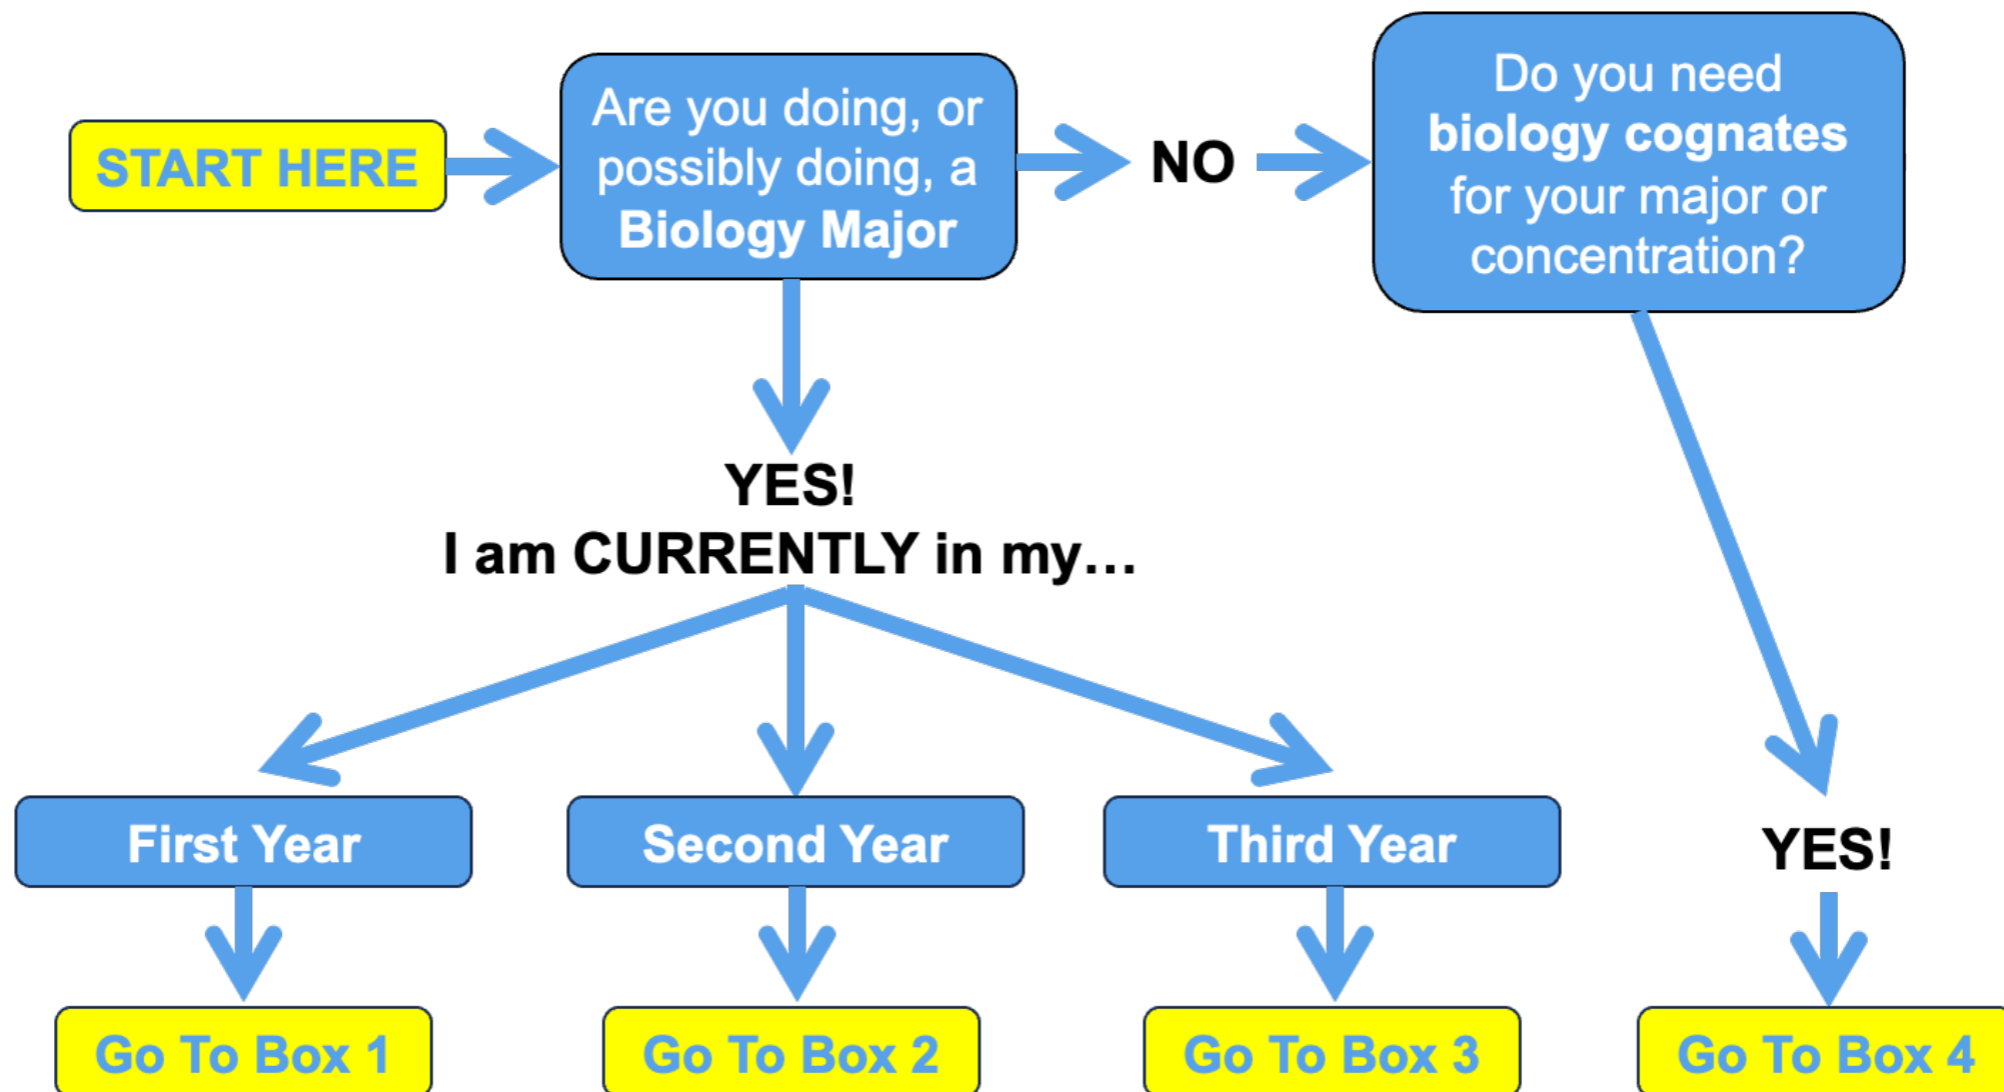

The Bio Dept. is remodeling its course offerings!

Fall registration edition

Please use this handout to chart your path forward

A few REALLY IMPORTANT notes...

BIOL224 (Ecology & Conservation) and BIOL246 (Cell & Molecular Biology) are both being offered in the fall for the last time ever... they WILL NOT be offered again, so take them now !

The Bio Dept. supports study abroad for majors. The suggested courses shown here assume study abroad sometime in the junior year, and we are also committed to working with individual students who wish to study abroad at other times. Contact a Biology professor if you have questions.

Box 1

I am a first-year, possibly doing a Biology major.
By the end of spring 2024, I will have taken...

BIOL112

Ev Gen

take BIOL246 in fall '24 and CLIM BIO in spring '25

BIOL123

F n F

take BIOL224 in fall '24, then BIOL201 in winter '25

BOTH

Ev Gen + F n F

take either BIOL224 or BIOL246 in fall '24 (and a BIOL2XX elective in spring '25)

NEITHER

take BIOL101 in fall '24

ALL first-years intending to be a Biology major will be asked to switch to the 2025-2026 catalog during Declaration of Major day